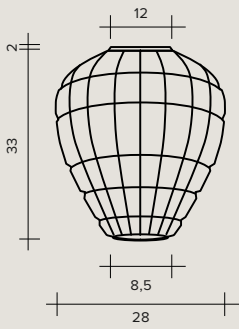

REFLEX

Ceiling

Lampada da soffitto
Deckenleuchte
Lámpara de techo
Потолочная лампа

COLOR	Code	Attacco	Watt	v
○ Traspirent / Traspirente	1754.20	E27	100W	220/240v
● Blu Avio / Blu Avio	1755.20	E27	100W	220/240v
● Green / Verde	1756.20	E27	100W	220/240v
● Brown / Marrone	1757.20	E27	100W	220/240v
● White / Bianco	1767.20	E27	100W	220/240v